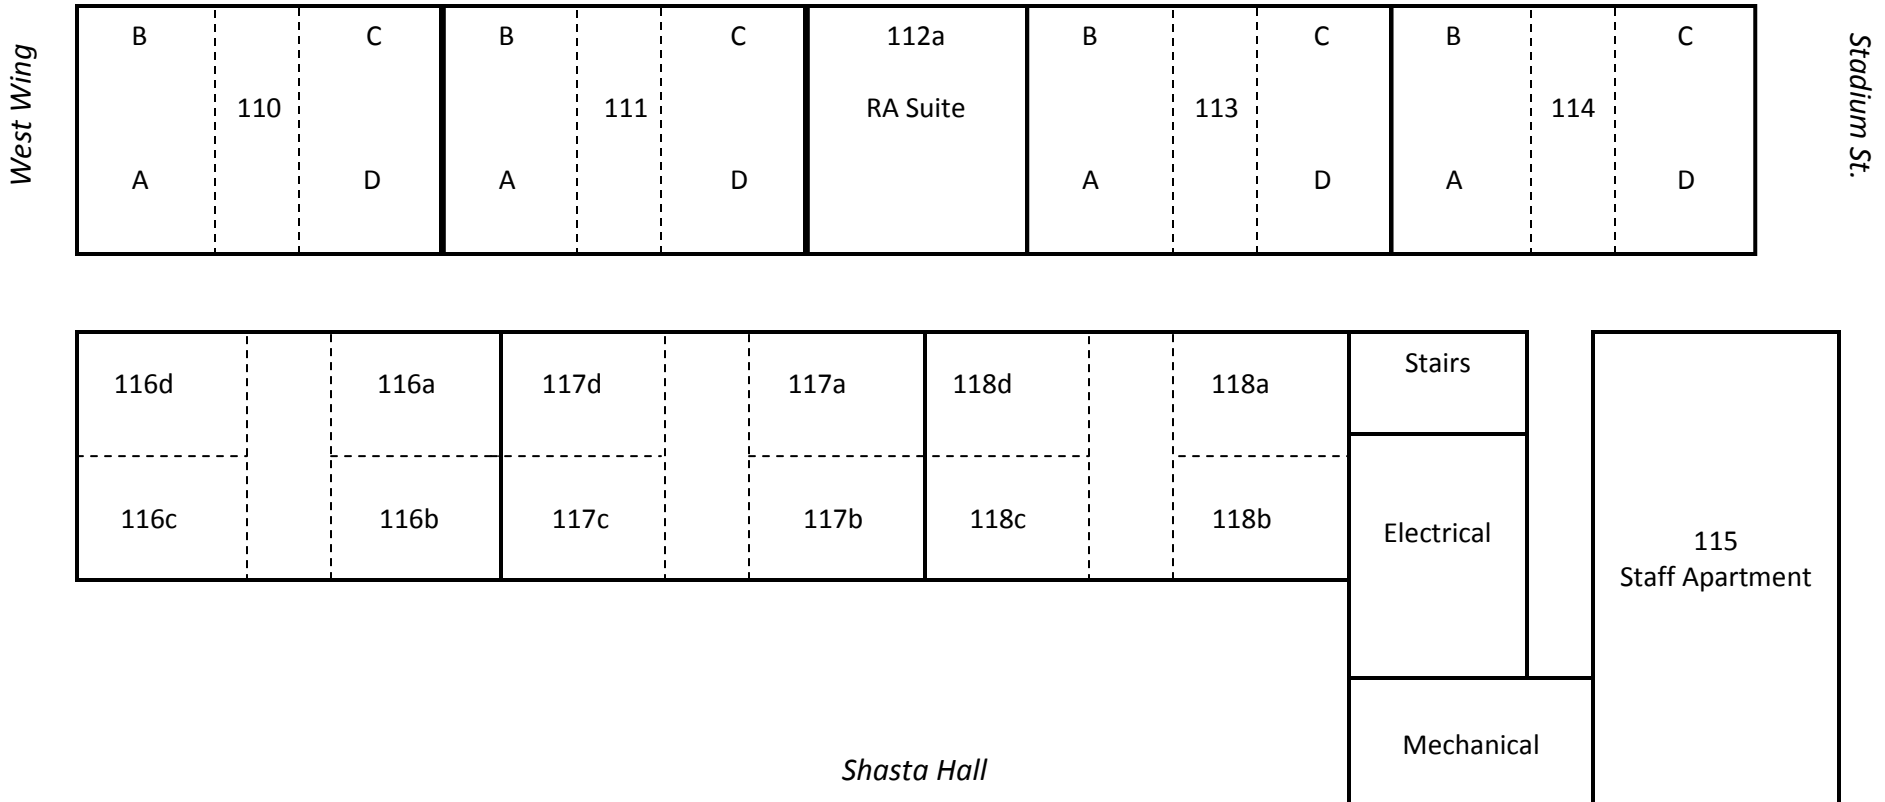

McNeal

McLoughlin Hall

East Wing, 1st Floor

Same Gender Suites

1st Floor Amenities: Staff Offices, Social Lounge, Recycle Hub
29 Beds

McNeal

McLoughlin Hall

West Wing, 1st Floor

Same Gender Suites

1st Floor Amenities: Social Lounge, Recycle Hub

33 Beds

The Hawk

B	134	C	B	133	C	132a	B	131	C	B	130	C
A		D	A		D		A		D	A		D

East Wing

C	D	Stairs	138d		138a	137d		137a	136d		136a
		Electrical	138c		138b	137c		137b	136c		136b
135											
B	A	Mechanical									

Shasta Hall

McLoughlin Hall

East Wing, 2nd Floor

Mixed Gender Suites

2nd Floor Amenities: 2 Study Lounges, Laundry, Recycle Hub
35 Beds

McLoughlin Hall

East Wing, 3rd Floor

Mixed Gender Suites

3rd Floor Amenities: Social Lounge, Recycle Hub, Media Room, Laundry
35 Beds

West Wing

B	310	C	B	311	C	312a	B	313	C	B	314	C
A		D	A		D	RA Suite	A		D	A		D

Stadium St.

316d		316a	317d		317a	318d		318a	Stairs	A	B
316c		316b	317c		317b	318c		318b	319b		
											315
									319a	D	C