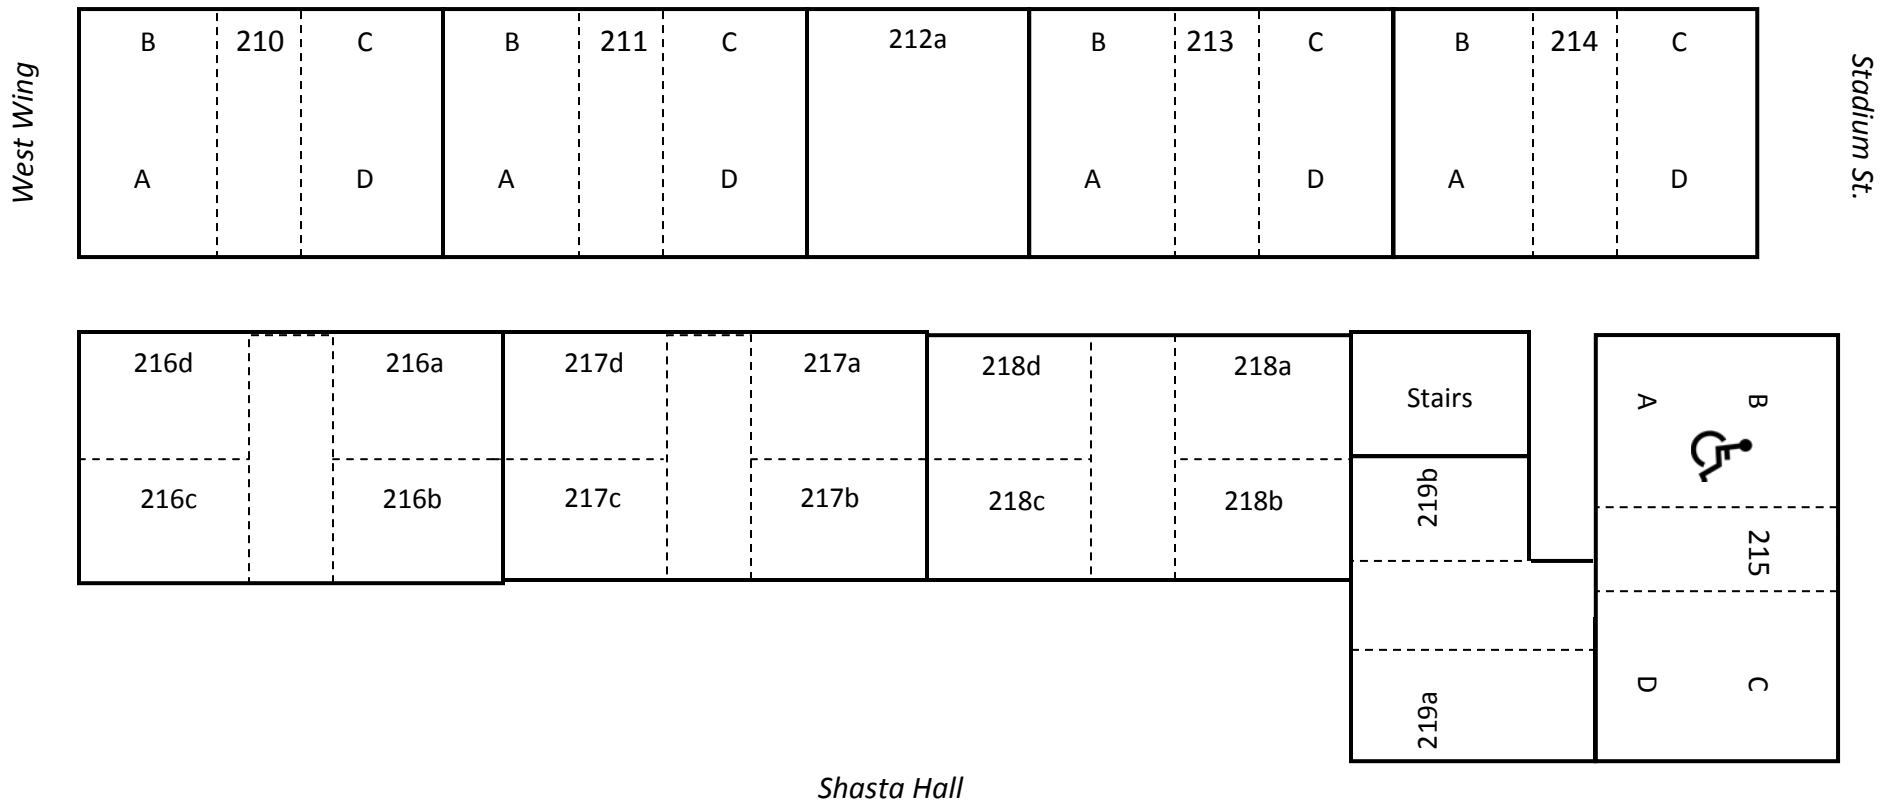

McNeal

McLoughlin Hall

East Wing, 1st Floor

Same Gender Suites

1st Floor Amenities: Staff Offices, Social Lounge, Recycle Hub
29 Beds

McNeal

McLoughlin Hall

West Wing, 1st Floor

Same Gender Suites

1st Floor Amenities: Social Lounge, Recycle Hub

33 Beds

The Hawk

B	134	C	B	133	C	132a	B	131	C	B	130	C
A		D	A		D		A		D	A		D

East Wing

C	D	Stairs	138d		138a	137d		137a	136d		136a
		Electrical	138c		138b	137c		137b	136c		136b
135											
B	A	Mechanical									

Shasta Hall

McLoughlin Hall

East Wing, 2nd Floor

Mixed Gender Suites

2nd Floor Amenities: 2 Study Lounges, Laundry, Recycle Hub
35 Beds

McLoughlin Hall

East Wing, 3rd Floor

Mixed Gender Suites