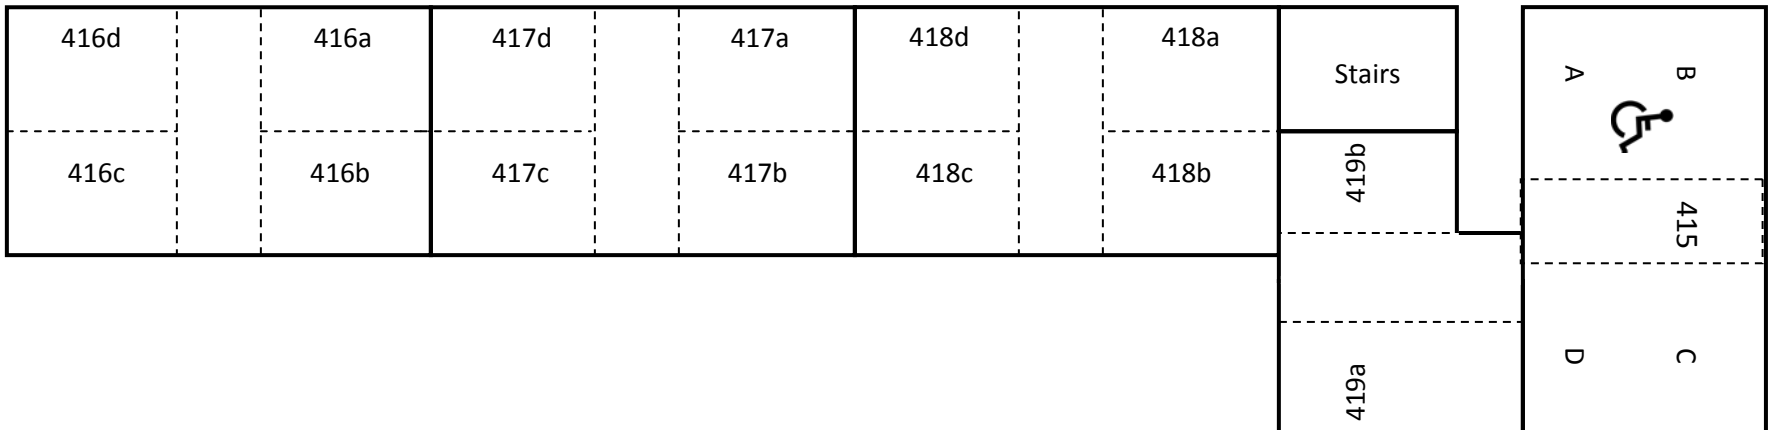

McLoughlin Hall

East Wing, 4th Floor

Mixed Gender Rooms

4th Floor Amenities: Laundry, 2 Study Lounges, Recycle Hub
35 Beds

West Wing

Stadium St.

Shasta Hall