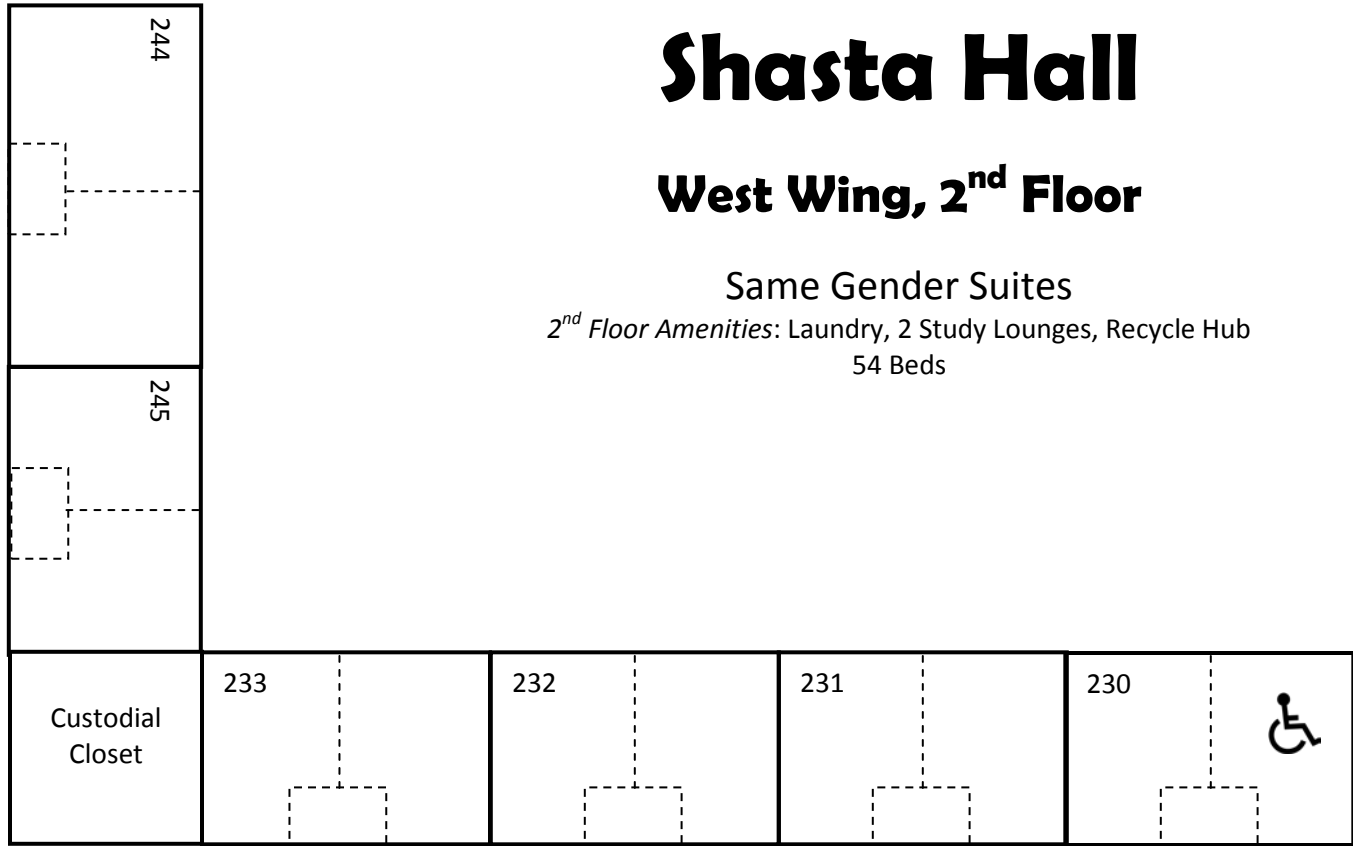

## East Wing, 2<sup>nd</sup> Floor

Same Gender Suites

2<sup>nd</sup> Floor Amenities: Laundry, 2 Study Lounges, Recycle Hub  
54 Beds

West Wing

Stadium St.

Ashland St.

# Shasta Hall

## West Wing, 2<sup>nd</sup> Floor

Same Gender Suites

2<sup>nd</sup> Floor Amenities: Laundry, 2 Study Lounges, Recycle Hub  
54 Beds

Greensprings

East Wing

McLoughlin Hall