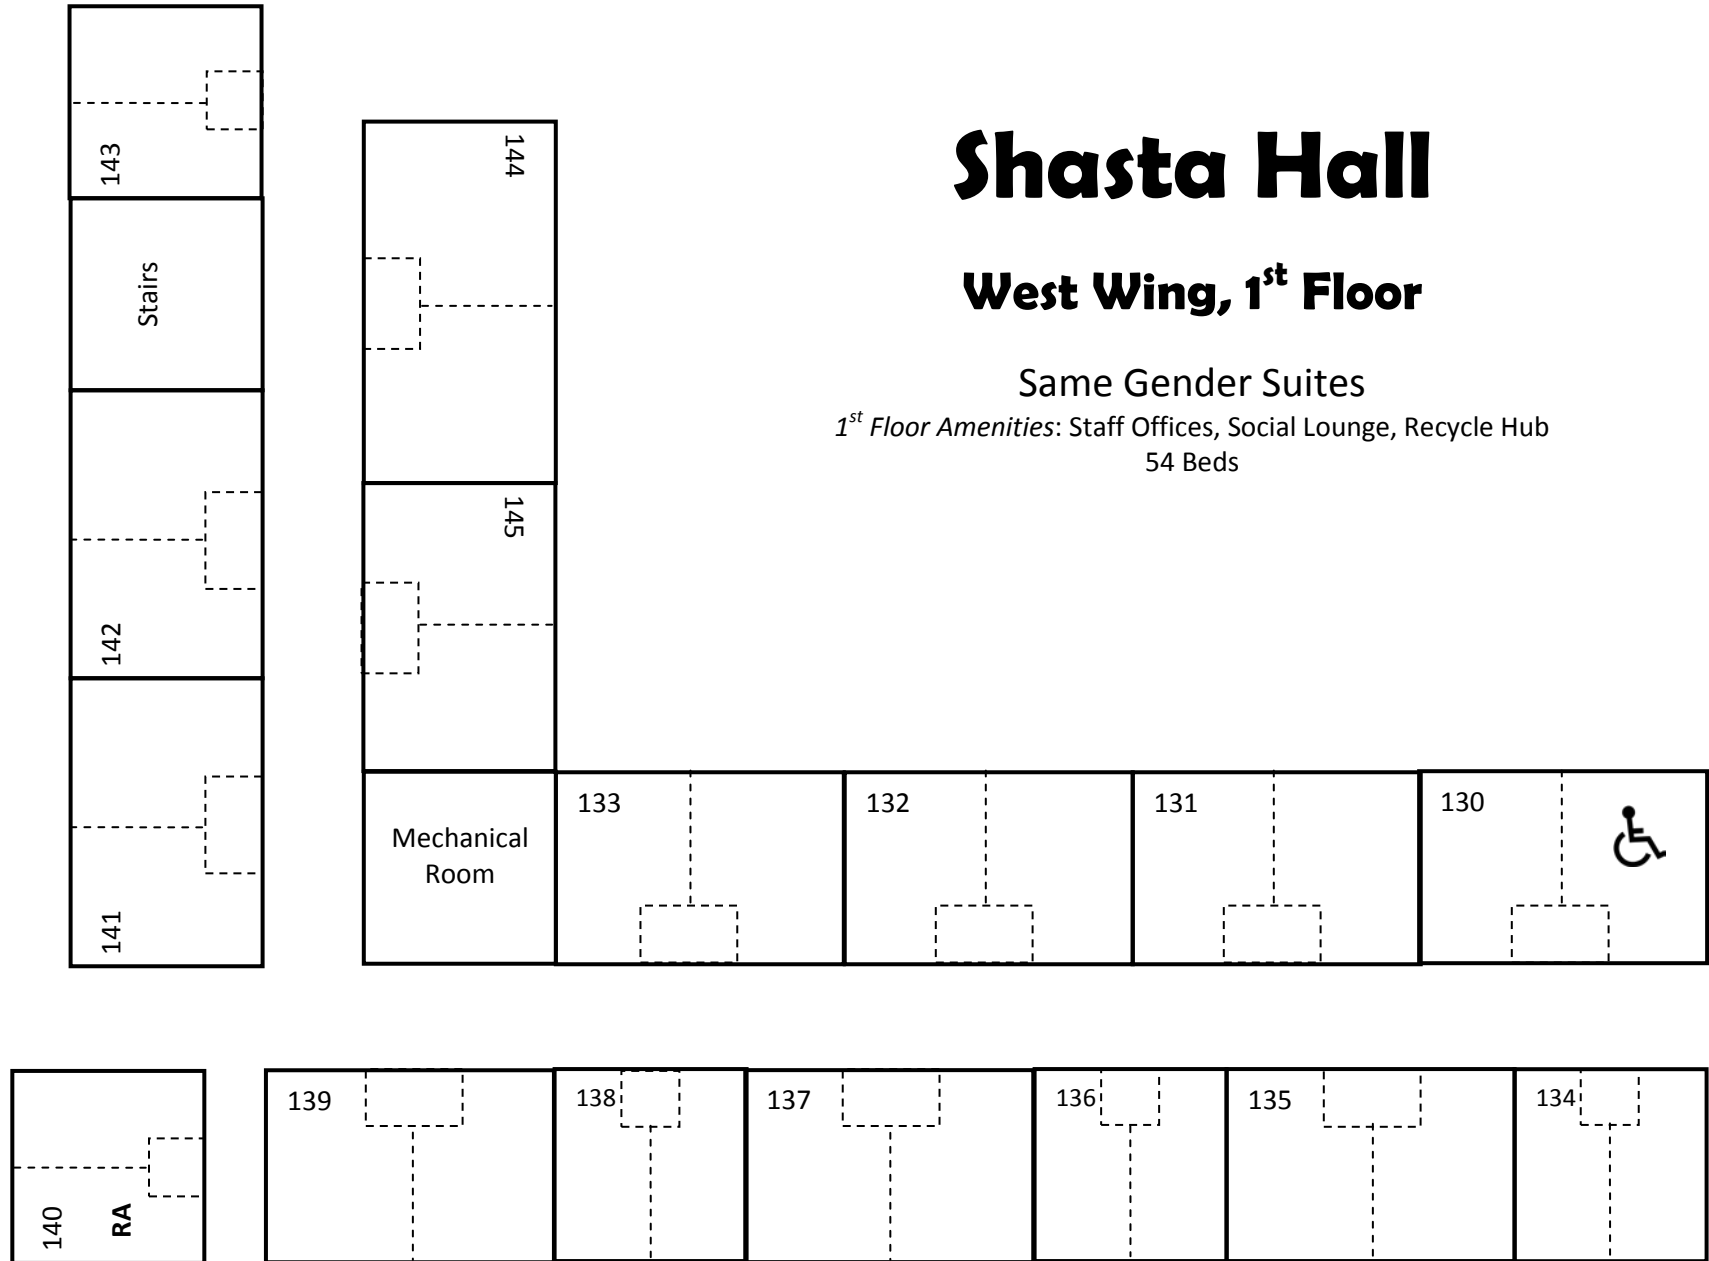

## East Wing, 1<sup>st</sup> Floor

Same Gender Suites

1<sup>st</sup> Floor Amenities: Staff Offices, Social Lounge, Recycle Hub  
50 Beds

West Wing

Stadium St.

Ashland St.

# Shasta Hall

## West Wing, 1<sup>st</sup> Floor

Same Gender Suites

1<sup>st</sup> Floor Amenities: Staff Offices, Social Lounge, Recycle Hub  
54 Beds

Greensprings

East Wing