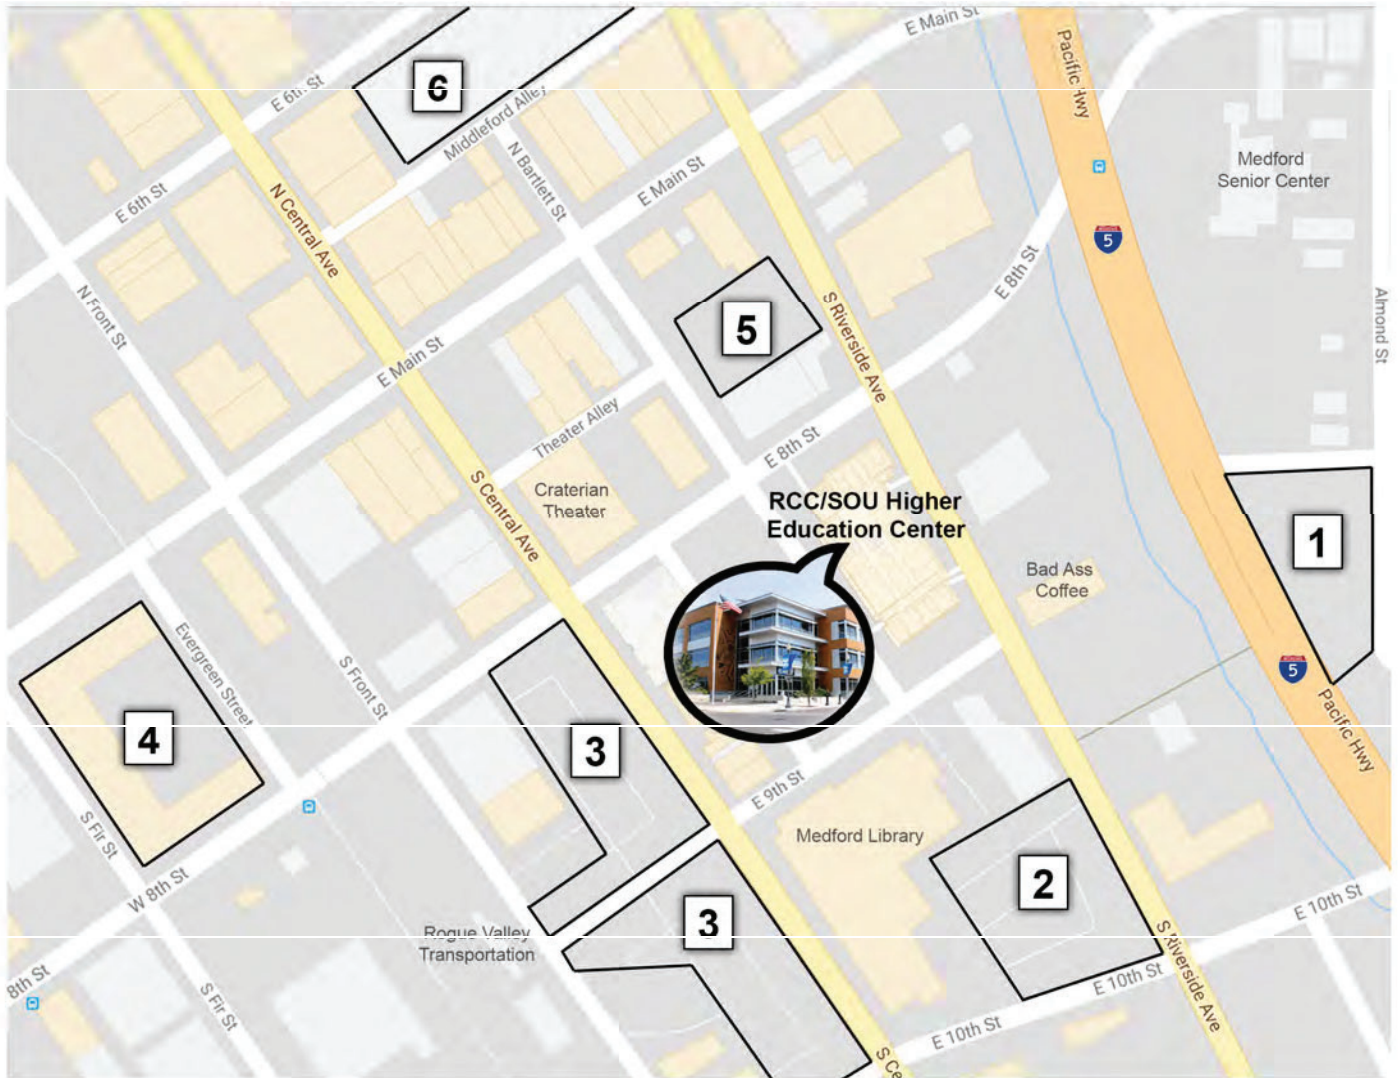

# OLLI at SOU Parking Guide – Medford

Parking for the Higher Education Center (HEC), located at 101 South Bartlett Street

**1. Bear Creek South**

\$10 per month. Call 541-774-2082 for info.

**2. Medford Library**

First hour free. Then \$0.50 per hour. Pay with coins or credit card at kiosk

**3. S. Central Parking Lots**

\$0.50 per hour first 2 hours, then #1 per hour. Pay with coins or credit card at kiosk

**4. Evergreen Parking Garage**

3 hours free first floor. \$20 per month top floor. Call 541-774-2082 for info.

**5. S. Bartlett Parking Lot**

\$0.50 per hour first 2 hours, then \$1 per hour. Pay with coins or credit card.

**6. Middleford Parking Garage**

2 hours free first floor. \$20 per month top floor. Then \$0.50 per hour 2 more hours. Pay with coins or credit card at kiosk. Call 541-774-2082 for info

With disabled parking placard, park for free with no time limit in any parking spot marked 1 hour or more (no loading zones or 30- or 15- minute parking spaces). Also may park in any parking spaces marked blue in any parking lot.